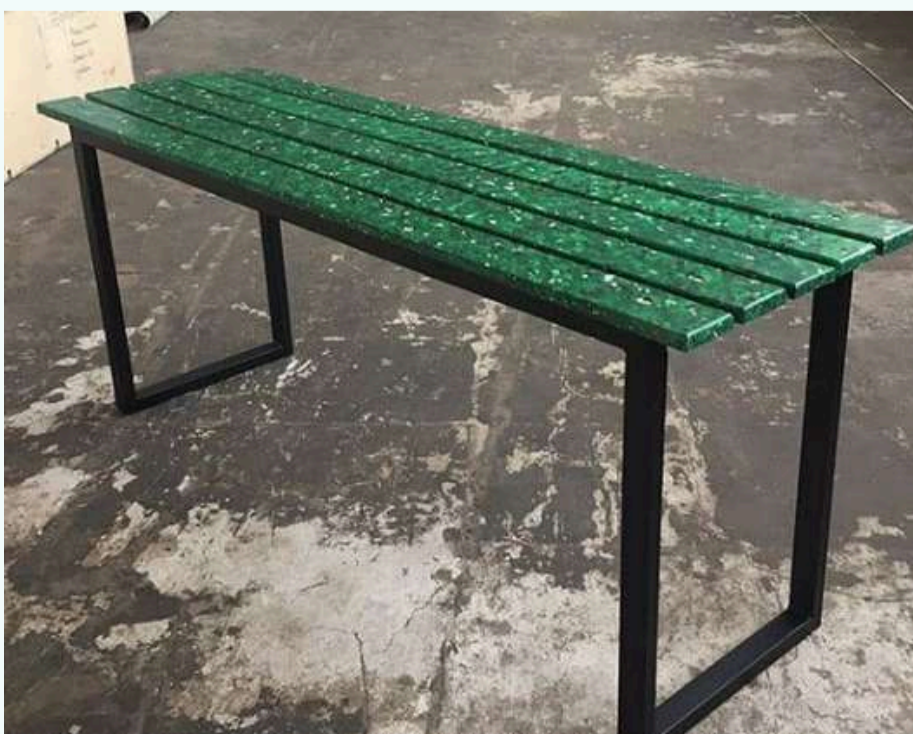

MS LEG FRAME (DETACHABLE)