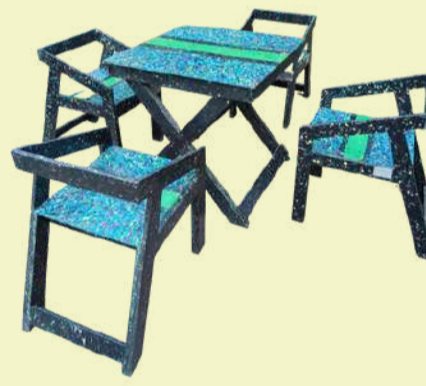

Benches

Indoor Furniture