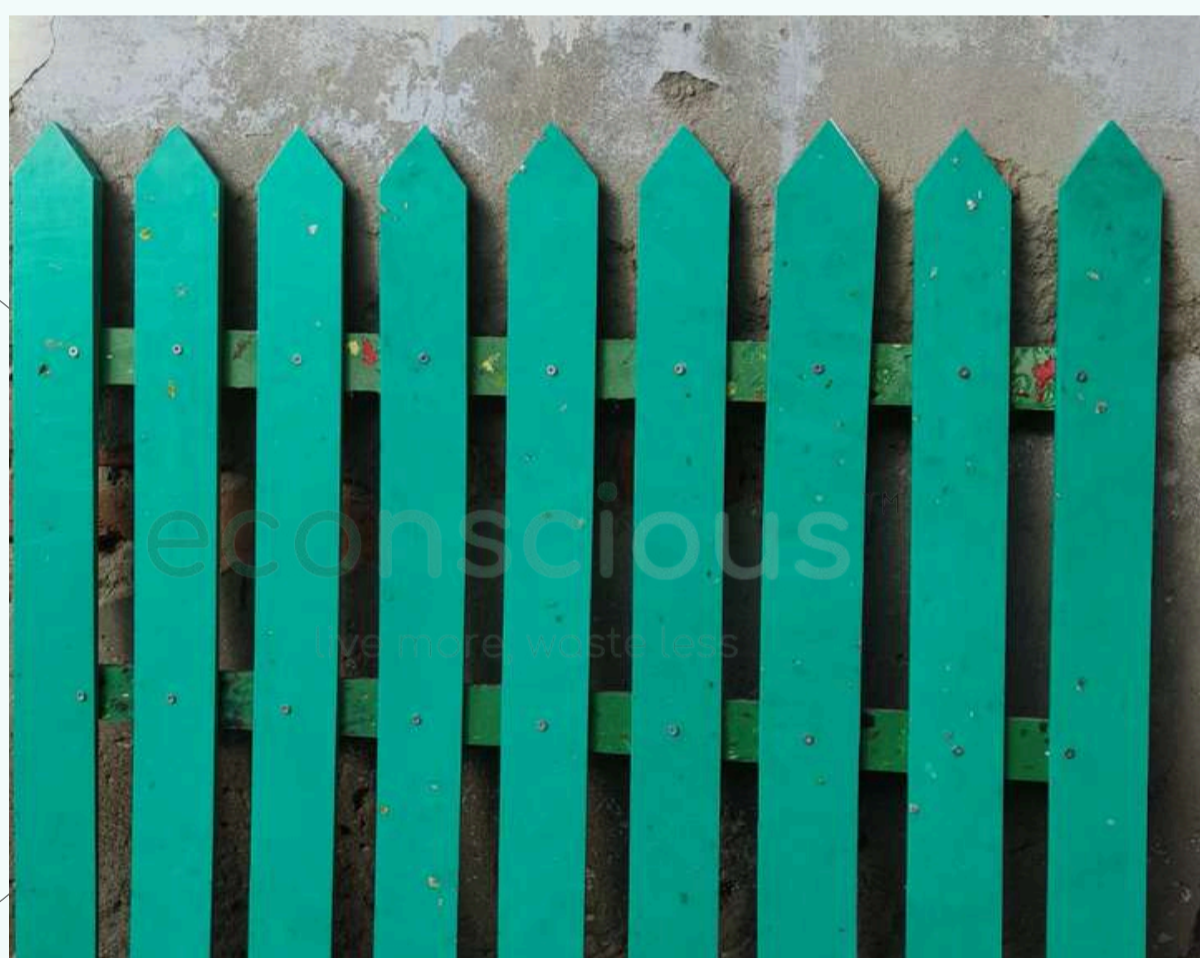

Let's set a bench-mark on environment

Recycled Plastic Fencing

Fencing

Recycles 20 kg of plastic, transforming waste into sustainable solutions.

DIMENSIONS -

- Length- 1 meter
- Height - 30 inches

Protect your greenery and define your spaces with our Recycled Plastic Fencing and Tree Guards. Easy to install and maintain, they provide a reliable barrier to safeguard your plants while promoting environmental awareness