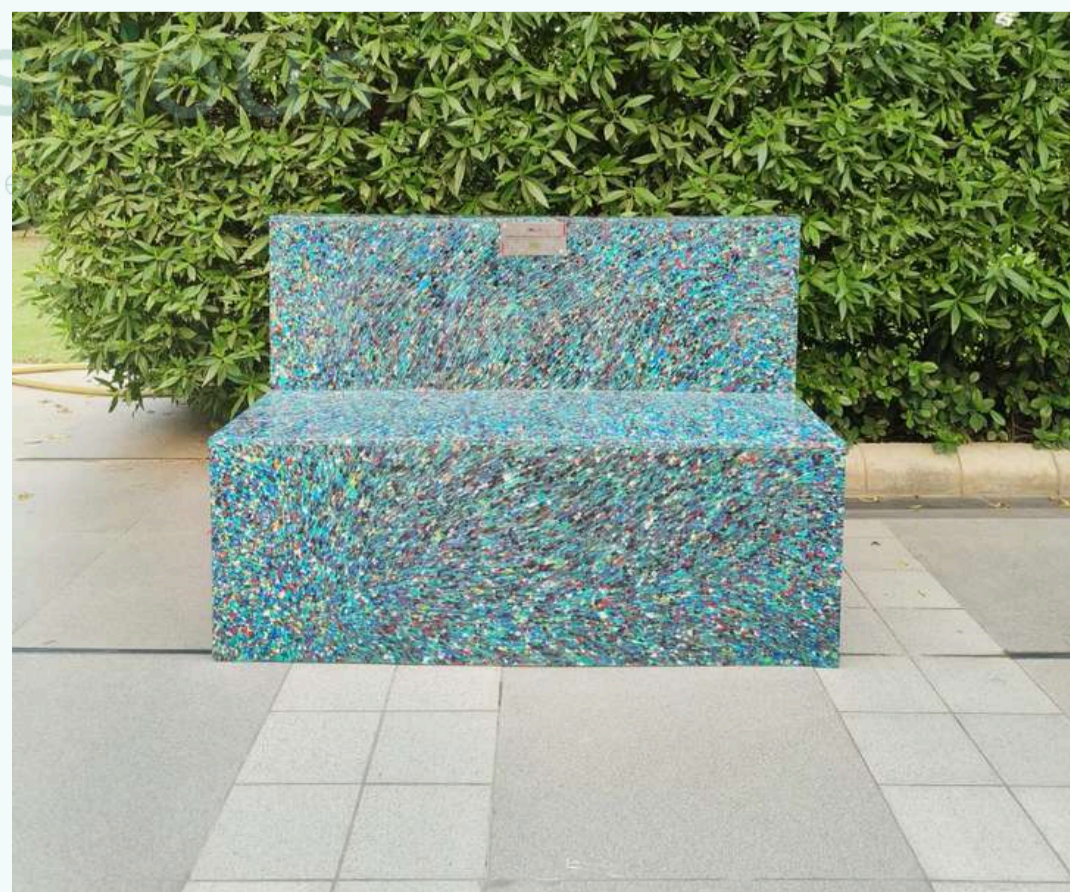

DIMENSIONS -

- Total height - 35 inches
- Seating height - 18 inches
- Length - 48 inches
- Width - 22 inches
- Capacity - up to 350 Kgs
- 3 people seating