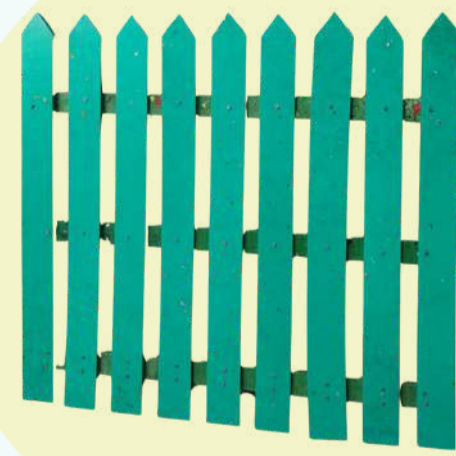

Let's set a bench-mark on environment

What's Inside

Waste Bins

Benches

Indoor Furniture

School Furniture

Fencing

Pavement Tile

Planters