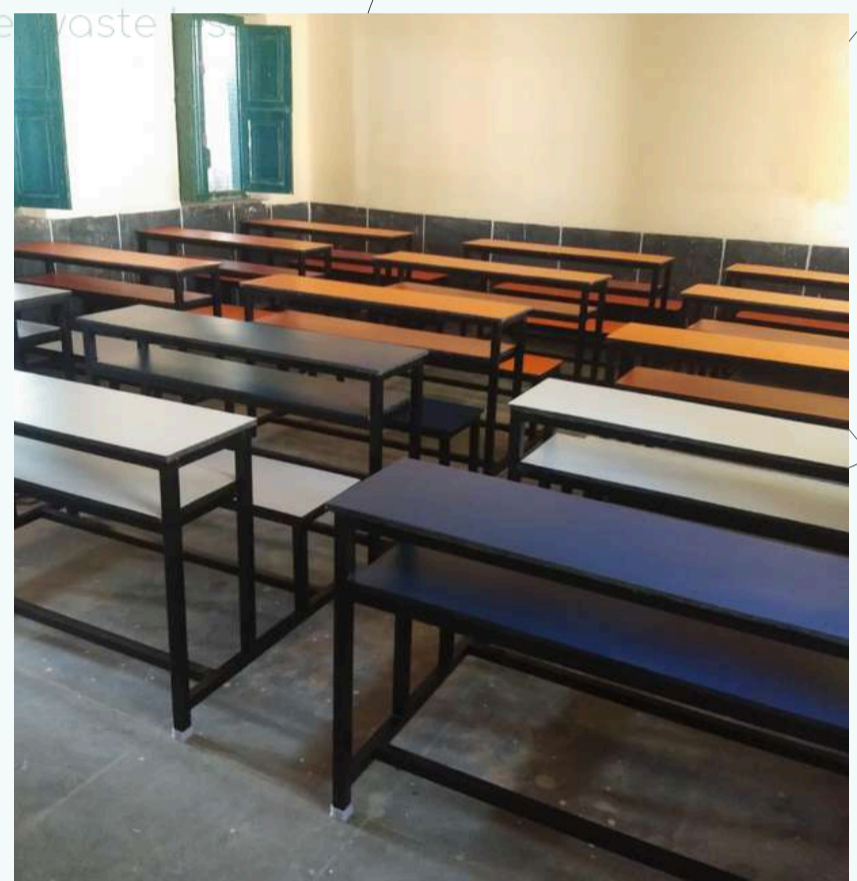

Recycled Plastic Indoor Furniture

Experience the perfect blend of sustainability and style with our Recycled Plastic Indoor Furniture. Crafted from 100% recycled plastic, each piece is designed to be both durable and aesthetically pleasing, making it ideal for any indoor setting

DIMENSIONS -

- Total Height - 30 inches
- Length - 60 inches
- Width - 32 inches

Let's set a bench-mark on environment

Recycled Plastic School Furniture

Enhance your educational spaces with our Recycled Plastic School Furniture, designed to provide durability, comfort, and sustainability. Ideal for classrooms and study areas, our furniture promotes a greener future while creating a conducive learning environment

Recycles 95 kg of plastic, transforming waste into sustainable solutions.

DIMENSIONS -

- Total height - 32"
- Seating height - 17"
- Length - 48"
- Table height - 32"
- 3 seating

MLP BOARD, WITH METAL FRAME