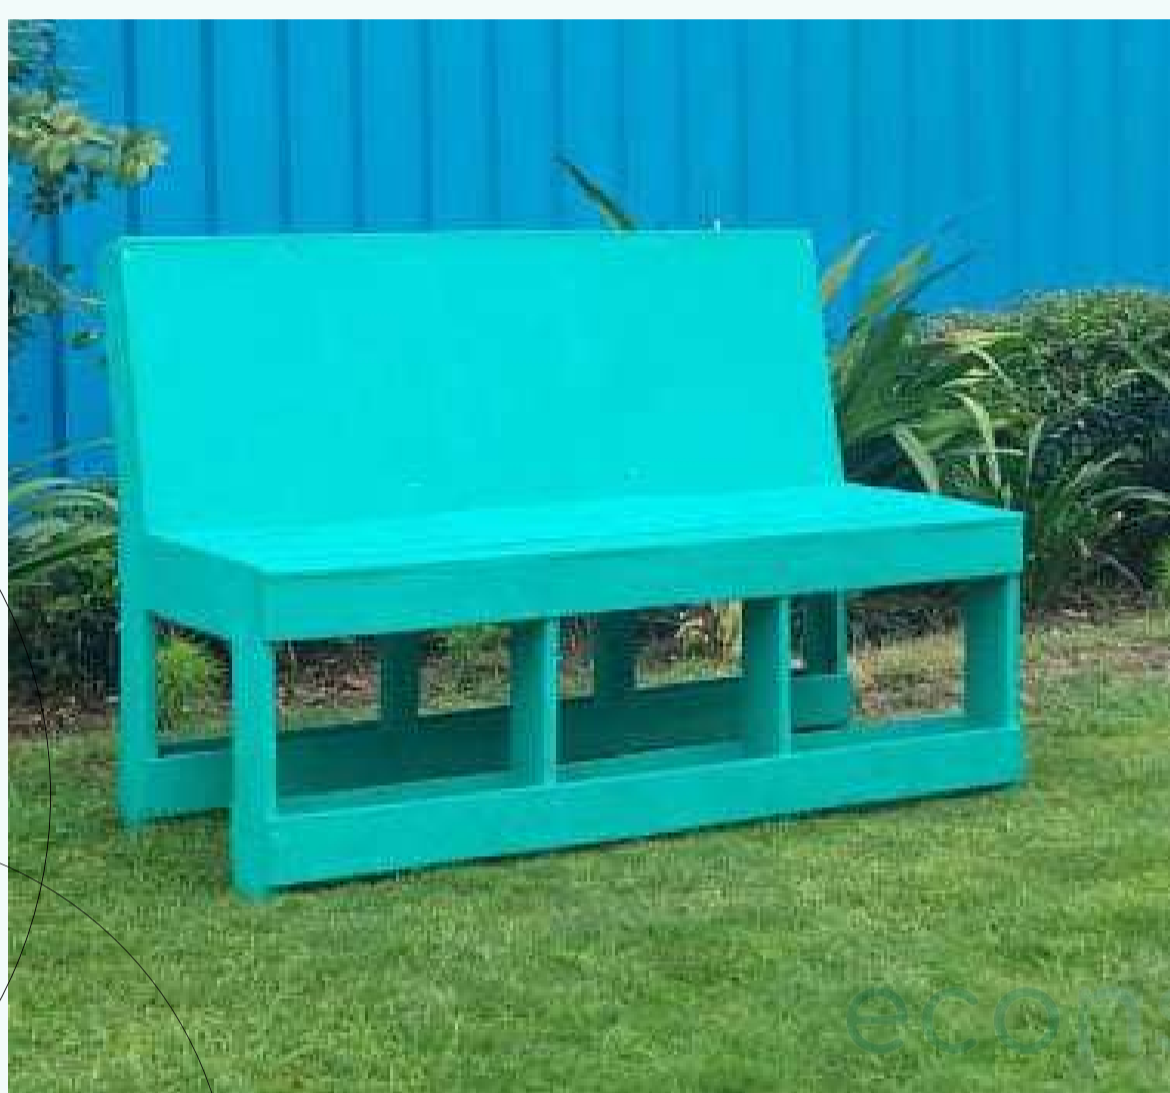

Recycled Plastic Outdoor Benches

Crafted entirely from 100% recycled plastic, our outdoor benches are a testament to sustainability and style. These benches are not only durable and weather-resistant but also transform waste into beautiful, functional seating for parks, gardens, and public spaces.

01

Recycles 45 kg of plastic, transforming waste into sustainable solutions.

DIMENSIONS -

- Total height - 35 inches
- Seating height - 18 inches
- Length - 48 inches
- Width - 22 inches
- Capacity - up to 350 Kgs
- 3 people seating

Re- Bench (type 2)

02

Recycles 45 kg of plastic, transforming waste into sustainable solutions.

DIMENSIONS -

- Total height - 35 inches
- Seating height - 18 inches
- Length - 48 inches
- Width - 22 inches
- Capacity - up to 350 Kgs
- 3 people seating